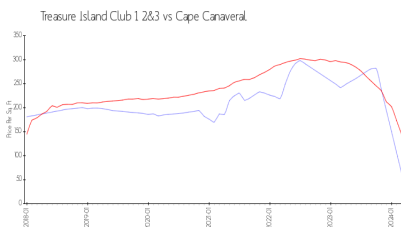

## Market Information

Treasure Island Club 1 \$63/sq. ft.  
2&3:  
Cape Canaveral: \$144/sq. ft.

Cape Canaveral: \$144/sq. ft.  
Brevard: \$145/sq. ft.