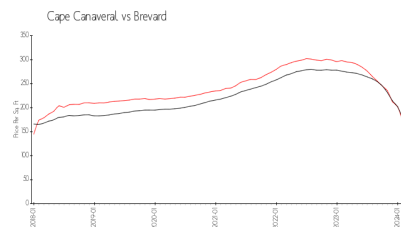

## Market Information

Treasure Island Club 1 \$63/sq. ft.  
2&3:  
Cape Canaveral: \$144/sq. ft.

Cape Canaveral: \$144/sq. ft.  
Brevard: \$145/sq. ft.