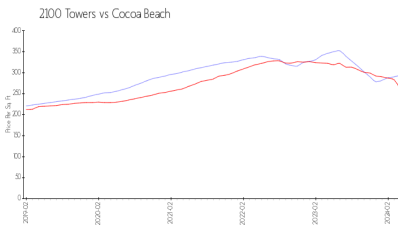

2100 Towers

2100 N Atlantic Ave, Cocoa Beach, FL, Brevard 32931

Building Information

Number of units:	121
Number of active listings for rent:	1
Number of active listings for sale:	2
Building inventory for sale:	1%
Number of sales over the last 12 months:	4
Number of sales over the last 6 months:	2
Number of sales over the last 3 months:	0

2100 Tower Condominium Association
Address: 2100 N Atlantic Ave,
Cocoa Beach, FL 32931
Phone: +1 321-783-3000

Built in 1975 - 121 units - 13 floors

Market Information

2100 Towers: \$294/sq. ft.
Cocoa Beach: \$261/sq. ft.