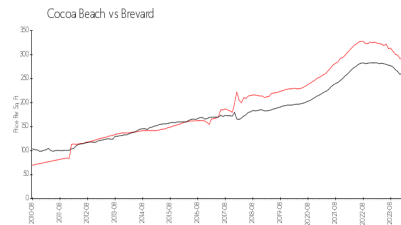

2100 Tower Condominium Association
Address: 2100 N Atlantic Ave,
Cocoa Beach, FL 32931
Phone: +1 321-783-3000

Built in 1975 - 121 units - 13 floors

Market Information

2100 Towers: \$294/sq. ft.
Cocoa Beach: \$261/sq. ft.

Cocoa Beach: \$261/sq. ft.
Brevard: \$226/sq. ft.

Inventory for Sale

2100 Towers	1%
Cocoa Beach	1%
Brevard	1%

Avg. Time to Close Over Last 12 Months

2100 Towers	65 days
Cocoa Beach	52 days
Brevard	40 days