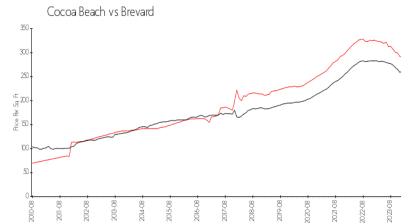

Crescent Palms Condominium Association
210 24th Street
Cocoa Beach, FL 32931
(321) 868-1079

Built in 2005 - 15 units - 5 floors

Market Information

Crescent Palms: \$250/sq. ft.
Cocoa Beach: \$261/sq. ft.

Cocoa Beach: \$261/sq. ft.
Brevard: \$226/sq. ft.

Inventory for Sale

Crescent Palms
Cocoa Beach
0%%

Brevard

Avg. Time to Close Over Last 12 Months

Crescent Palms n/a
Cocoa Beach 52 days
Brevard 40 days