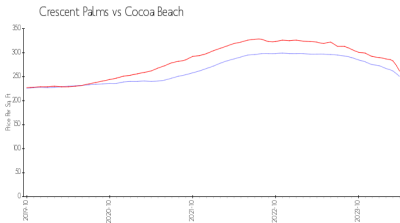

Crescent Palms

210 24 St, Cocoa Beach, FL, Brevard 32931

Building Information

Number of units: 15
Number of active listings for rent: 0
Number of active listings for sale: 0
Building inventory for sale:
Number of sales over the last 12 months: 0%
Number of sales over the last 6 months: 0
Number of sales over the last 3 months: 0

Crescent Palms Condominium Association
210 24th Street
Cocoa Beach, FL 32931
(321) 868-1079

Built in 2005 - 15 units - 5 floors

Market Information

Crescent Palms: \$250/sq. ft.
Cocoa Beach: \$261/sq. ft.