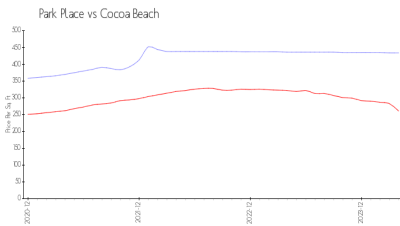

## Market Information

Park Place: \$434/sq. ft.  
Cocoa Beach: \$261/sq. ft.

Cocoa Beach: \$261/sq. ft.  
Brevard: \$226/sq. ft.