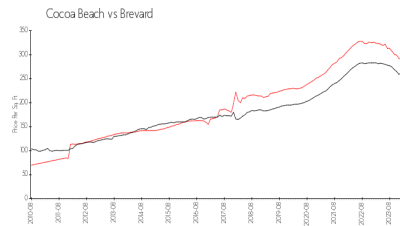

## Market Information

Park Place: \$434/sq. ft.  
Cocoa Beach: \$261/sq. ft.

Cocoa Beach: \$261/sq. ft.  
Brevard: \$226/sq. ft.