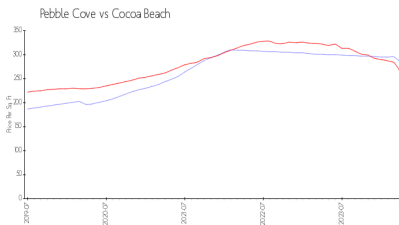

Pebble Cove

3833 S Banana River Blvd, Cocoa Beach, FL, Brevard 32931

Building Information

Number of units: 20
Number of active listings for rent: 0
Number of active listings for sale: 0
Building inventory for sale:
Number of sales over the last 12 months: 0%%
Number of sales over the last 6 months: 0
Number of sales over the last 3 months: 0

Pebble Cove
Address: 3833 S Banana River Blvd,
Cocoa Beach, FL 32931
Phone: +1 321-784-5620

Built in 1981 - 20 units - 4 floors

Market Information

Pebble Cove: \$283/sq. ft.
Cocoa Beach: \$261/sq. ft.

Cocoa Beach: \$261/sq. ft.
Brevard: \$226/sq. ft.