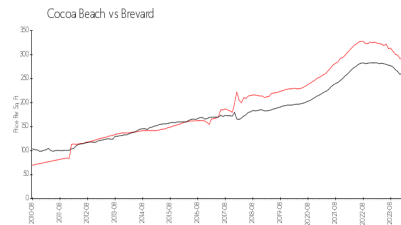

Pebble Cove
Address: 3833 S Banana River Blvd,
Cocoa Beach, FL 32931
Phone: +1 321-784-5620

Built in 1981 - 20 units - 4 floors

Market Information

Pebble Cove: \$283/sq. ft.
Cocoa Beach: \$261/sq. ft.

Cocoa Beach: \$261/sq. ft.
Brevard: \$226/sq. ft.

Inventory for Sale

Pebble Cove
Cocoa Beach
0%%

Brevard

Avg. Time to Close Over Last 12 Months

Pebble Cove n/a
Cocoa Beach 52 days
Brevard 40 days