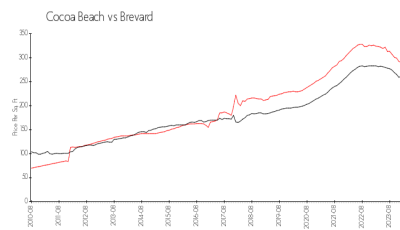

## Market Information

Port Royal: \$1/sq. ft.  
Cocoa Beach: \$261/sq. ft.

Cocoa Beach: \$261/sq. ft.  
Brevard: \$226/sq. ft.