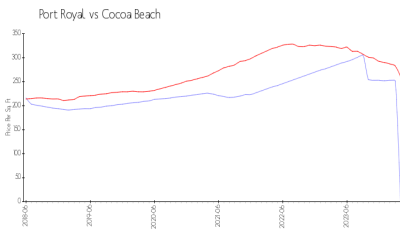

## Market Information

Port Royal: \$1/sq. ft.  
Cocoa Beach: \$261/sq. ft.

Cocoa Beach: \$261/sq. ft.  
Brevard: \$226/sq. ft.