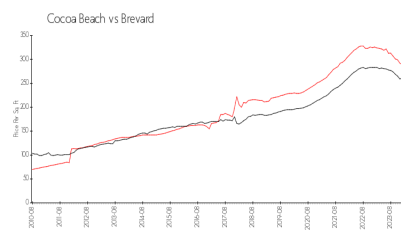

Seminole Landings
Address: 190 Seminole Ln,
Cocoa Beach, FL 32931

Built in 1983 - 25 units - 5 floors

Market Information

Seminole Landings: \$319/sq. ft.
Cocoa Beach: \$261/sq. ft.

Cocoa Beach: \$261/sq. ft.
Brevard: \$226/sq. ft.