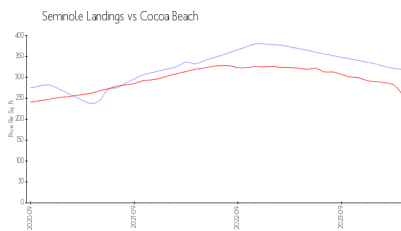

Seminole Landings

190 Seminole Ln, Cocoa Beach, FL, Brevard 32931

Building Information

Number of units: 25
Number of active listings for rent: 0
Number of active listings for sale: 0
Building inventory for sale:
Number of sales over the last 12 months: 0%
Number of sales over the last 6 months: 0
Number of sales over the last 3 months: 0

Seminole Landings
Address: 190 Seminole Ln,
Cocoa Beach, FL 32931

Built in 1983 - 25 units - 5 floors

Market Information

Seminole Landings: \$319/sq. ft.
Cocoa Beach: \$261/sq. ft.

Cocoa Beach: \$261/sq. ft.
Brevard: \$226/sq. ft.