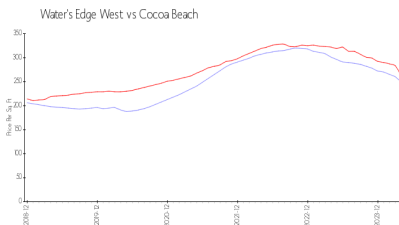

Water's Edge West

2850 S Atlantic Ave, Cocoa Beach, FL, Brevard 32931

Building Information

Number of units: 20
Number of active listings for rent: 0
Number of active listings for sale: 0
Building inventory for sale:
Number of sales over the last 12 months: 0%
Number of sales over the last 6 months: 0
Number of sales over the last 3 months: 0

Waters Edge East Condominium
2815 S Atlantic Ave
Cocoa Beach, FL 32931
(321) 784-3406

Built in 1982 - 20 units - 2 floors

Market Information

Water's Edge West: \$249/sq. ft.
Cocoa Beach: \$261/sq. ft.

Cocoa Beach: \$261/sq. ft.
Brevard: \$226/sq. ft.