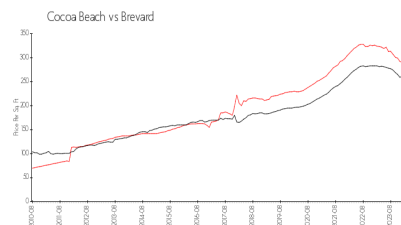

Water's Edge West

2850 S Atlantic Ave, Cocoa Beach, FL, Brevard 32931

Building Information

Number of units: 20
Number of active listings for rent: 0
Number of active listings for sale: 0
Building inventory for sale:
Number of sales over the last 12 months: 0%
Number of sales over the last 6 months: 0
Number of sales over the last 3 months: 0

Waters Edge East Condominium
2815 S Atlantic Ave
Cocoa Beach, FL 32931
(321) 784-3406

Built in 1982 - 20 units - 2 floors

Market Information

Water's Edge West: \$249/sq. ft.
Cocoa Beach: \$261/sq. ft.

Cocoa Beach: \$261/sq. ft.
Brevard: \$226/sq. ft.

Inventory for Sale

Water's Edge West
Cocoa Beach
0%%

Brevard

Avg. Time to Close Over Last 12 Months

Water's Edge West n/a
Cocoa Beach 52 days
Brevard 40 days