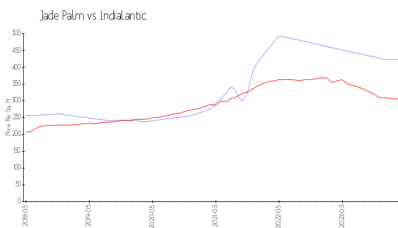

Jade Palm

1345 N Hwy A1A, Indialantic, FL, Brevard 32903

Building Information

Number of units:	50
Number of active listings for rent:	0
Number of active listings for sale:	1
Building inventory for sale:	2%
Number of sales over the last 12 months:	0
Number of sales over the last 6 months:	0
Number of sales over the last 3 months:	0

Jade Palm Condominium
Address: 1345 N Hwy A1A,
Indialantic, FL 32903
Phone: +1 321-984-9111

Built in 1998 - 50 units - 6 floors

Market Information

Jade Palm: \$423/sq. ft.
Indialantic: \$305/sq. ft.

Indialantic: \$305/sq. ft.
Brevard: \$226/sq. ft.