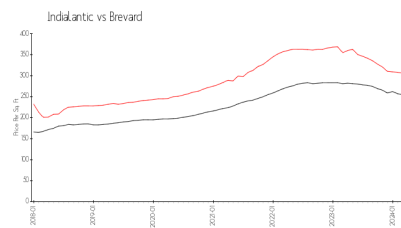

Indialantic: $305/sq. ft.
Brevard: $226/sq. ft.

Inventory for Sale

Jade Palm	2%
Indialantic	1%
Brevard	1%

Avg. Time to Close Over Last 12 Months

Jade Palm	n/a
Indialantic	51 days
Brevard	40 days