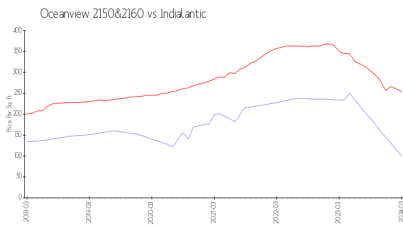

Market Information

Oceanview 2150&2160:	$100/sq. ft.	Indialantic:	$254/sq. ft.
Indialantic:	$254/sq. ft.	Brevard:	$145/sq. ft.

Inventory for Sale

Oceanview 2150&2160
Indialantic
0%%

Brevard

Avg. Time to Close Over Last 12 Months

Oceanview 2150&2160	n/a
Indialantic	51 days
Brevard	37 days