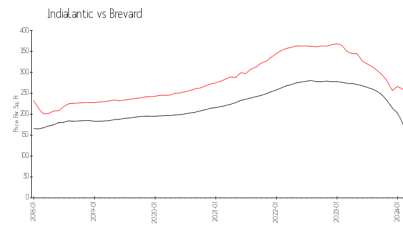

Market Information

Oceanview 2150&2160:	$100/sq. ft.	Indialantic:	$254/sq. ft.
Indialantic:	$254/sq. ft.	Brevard:	$145/sq. ft.

Inventory for Sale

Oceanview 2150&2160
Indialantic
0%%

Brevard

Avg. Time to Close Over Last 12 Months

Oceanview 2150&2160	n/a
Indialantic	51 days
Brevard	37 days