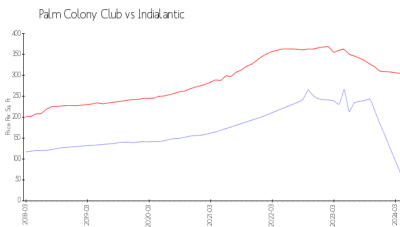

Market Information

Palm Colony Club: $66/sq. ft.
Indialantic: $305/sq. ft.

Indialantic: $305/sq. ft.
Brevard: $226/sq. ft.

Inventory for Sale

Palm Colony Club	0%
Indialantic	1%
Brevard	1%

Avg. Time to Close Over Last 12 Months

Palm Colony Club	51 days
Indialantic	51 days
Brevard	38 days