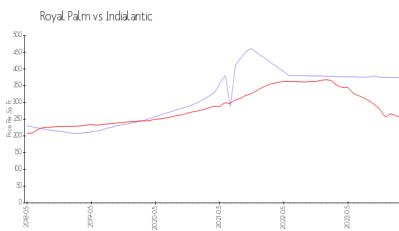

## Market Information

Royal Palm: \$374/sq. ft.  
Indialantic: \$254/sq. ft.

Indialantic: \$254/sq. ft.  
Brevard: \$145/sq. ft.