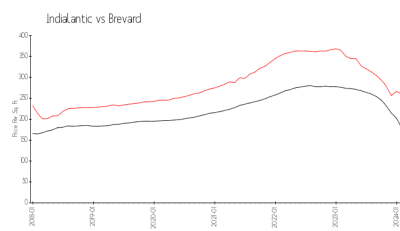

## Market Information

Royal Palm: \$374/sq. ft.  
Indialantic: \$254/sq. ft.

Indialantic: \$254/sq. ft.  
Brevard: \$145/sq. ft.