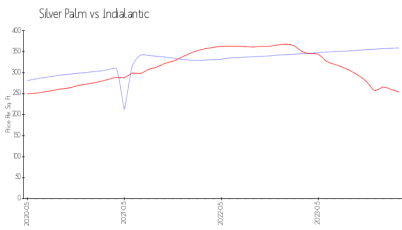

Silver Palm

2805 N Hwy A1A, Indialantic, FL, Brevard 32903

Building Information

Number of units: 25
Number of active listings for rent: 0
Number of active listings for sale: 0
Building inventory for sale:
Number of sales over the last 12 months: 0%
Number of sales over the last 6 months: 0
Number of sales over the last 3 months: 0

Built in 1996 - 25 units - 6 floors

Market Information

Silver Palm: \$359/sq. ft.
Indialantic: \$254/sq. ft.

Indialantic: \$254/sq. ft.
Brevard: \$145/sq. ft.

Inventory for Sale

Silver Palm
Indialantic
0%%