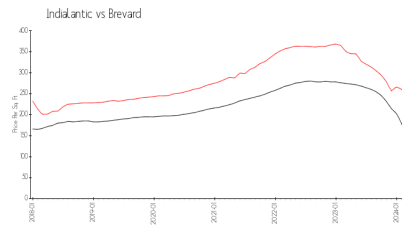

Built in 1996 - 25 units - 6 floors

Market Information

Silver Palm: \$359/sq. ft.
Indialantic: \$254/sq. ft.

Indialantic: \$254/sq. ft.
Brevard: \$145/sq. ft.

Inventory for Sale

Silver Palm
Indialantic
0%%