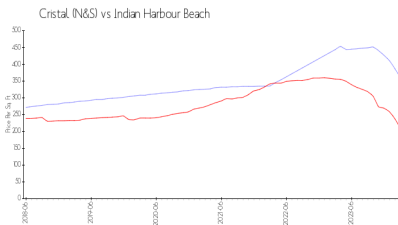

Market Information

Cristal (N&S): $360/sq. ft.
Indian Harbour Beach: $209/sq. ft.