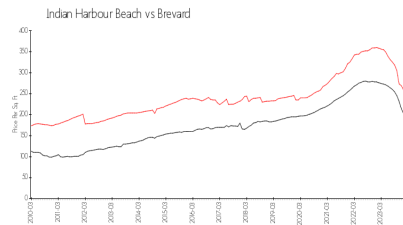

Indian Harbour Beach: \$209/sq. ft.
Brevard: \$145/sq. ft.

Inventory for Sale

Cristal (N&S)
Indian Harbour Beach
0%%

Brevard

Avg. Time to Close Over Last 12 Months

Cristal (N&S) 0 days
Indian Harbour Beach 2 days
Brevard 37 days