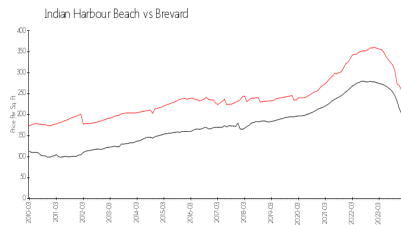

## Market Information

Serena Shores 1965 (North): \$320/sq. ft.  
 Indian Harbour Beach: \$209/sq. ft.

Indian Harbour Beach: \$209/sq. ft.  
 Brevard: \$145/sq. ft.