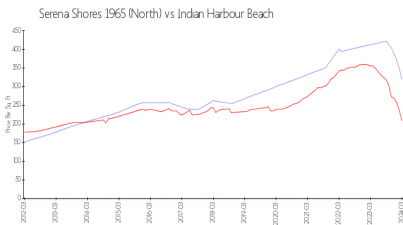

## Market Information

Serena Shores 1965 (North): \$320/sq. ft.  
 Indian Harbour Beach: \$209/sq. ft.

Indian Harbour Beach: \$209/sq. ft.  
 Brevard: \$145/sq. ft.