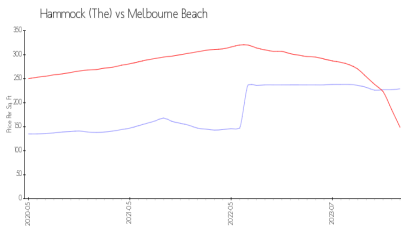

## Market Information

Hammock (The): \$229/sq. ft.  
Melbourne Beach: \$149/sq. ft.

Melbourne Beach: \$149/sq. ft.  
Brevard: \$145/sq. ft.