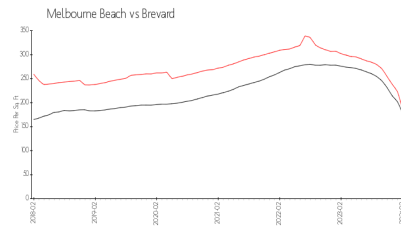

Market Information

Hammock (The): $229/sq. ft.
Melbourne Beach: $149/sq. ft.

Melbourne Beach: $149/sq. ft.
Brevard: $145/sq. ft.

Inventory for Sale

Hammock (The)
Melbourne Beach
0%%

Brevard

Avg. Time to Close Over Last 12 Months

Hammock (The)	n/a
Melbourne Beach	11 days
Brevard	37 days