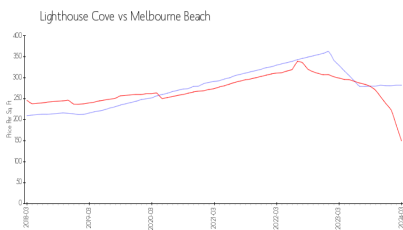

Market Information

Lighthouse Cove: $282/sq. ft.
Melbourne Beach: $149/sq. ft.

Melbourne Beach: $149/sq. ft.
Brevard: $145/sq. ft.

Inventory for Sale

Lighthouse Cove
Melbourne Beach
0%%

Brevard

Avg. Time to Close Over Last 12 Months

Lighthouse Cove	11 days
Melbourne Beach	11 days
Brevard	37 days