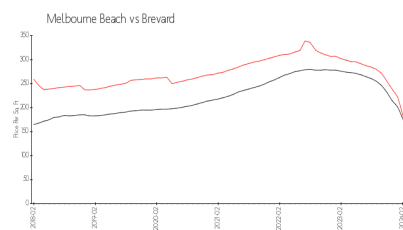

Market Information

Lighthouse Cove: $282/sq. ft.
Melbourne Beach: $149/sq. ft.

Melbourne Beach: $149/sq. ft.
Brevard: $145/sq. ft.

Inventory for Sale

Lighthouse Cove
Melbourne Beach
0%%

Brevard

Avg. Time to Close Over Last 12 Months

Lighthouse Cove	11 days
Melbourne Beach	11 days
Brevard	37 days