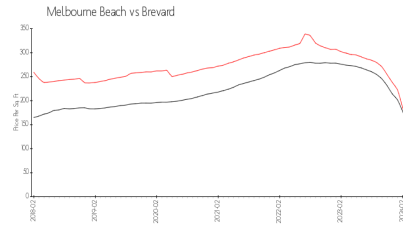

Riverside at Beachwoods

3220 River Villa Wy, Melbourne Beach, FL, Brevard 32951

Building Information

Number of units:	36
Number of active listings for rent:	2
Number of active listings for sale:	0
Building inventory for sale:	
Number of sales over the last 12 months:	0%
Number of sales over the last 6 months:	0
Number of sales over the last 3 months:	0

Built in 1985 - 36 units - 7 floors

Market Information

Riverside at Beachwoods: \$2/sq. ft.
Melbourne Beach: \$149/sq. ft.

Melbourne Beach: \$149/sq. ft.
Brevard: \$145/sq. ft.

Inventory for Sale

Riverside at Beachwoods
Melbourne Beach
0%%