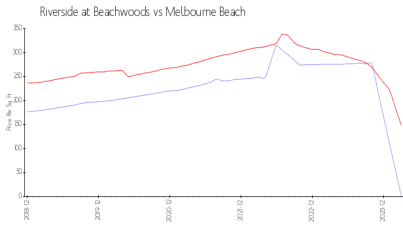

Riverside at Beachwoods

3220 River Villa Wy, Melbourne Beach, FL, Brevard 32951

Building Information

Number of units:	36
Number of active listings for rent:	2
Number of active listings for sale:	0
Building inventory for sale:	
Number of sales over the last 12 months:	0%
Number of sales over the last 6 months:	0
Number of sales over the last 3 months:	0

Built in 1985 - 36 units - 7 floors

Market Information

Riverside at Beachwoods: \$2/sq. ft.
Melbourne Beach: \$149/sq. ft.

Melbourne Beach: \$149/sq. ft.
Brevard: \$145/sq. ft.

Inventory for Sale

Riverside at Beachwoods
Melbourne Beach
0%%