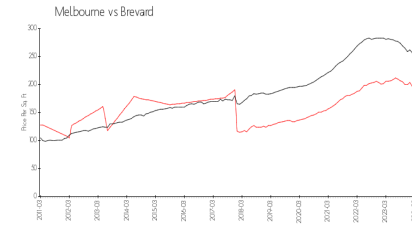

Emerald Park Condo Association Inc
2200 Flower Tree Circle
Melbourne, FL 32935
(321) 255-3293

Built in 1985 - 62 units - 2 floors

Market Information

Emerald Park: \$6/sq. ft.
Melbourne: \$195/sq. ft.

Melbourne: \$195/sq. ft.
Brevard: \$226/sq. ft.

Inventory for Sale

Emerald Park
Melbourne
0%%

Brevard

Avg. Time to Close Over Last 12 Months

Emerald Park 12 days
Melbourne 33 days
Brevard 40 days