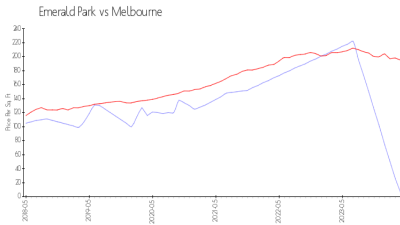

Emerald Park

2200-2260 Flower Tree Cir, Melbourne, FL, Brevard 32935

Building Information

Number of units: 62
Number of active listings for rent: 0
Number of active listings for sale: 0
Building inventory for sale:
Number of sales over the last 12 months: 0%
Number of sales over the last 6 months: 0
Number of sales over the last 3 months: 0

Emerald Park Condo Association Inc
2200 Flower Tree Circle
Melbourne, FL 32935
(321) 255-3293

Built in 1985 - 62 units - 2 floors

Market Information

Emerald Park: \$6/sq. ft.
Melbourne: \$195/sq. ft.

Melbourne: \$195/sq. ft.
Brevard: \$226/sq. ft.