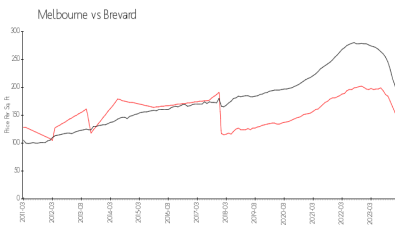

Melbourne: \$107/sq. ft.
Brevard: \$145/sq. ft.

Inventory for Sale

Golf View
Melbourne
0%%

Brevard

Avg. Time to Close Over Last 12 Months

Golf View 3 days
Melbourne 33 days
Brevard 37 days