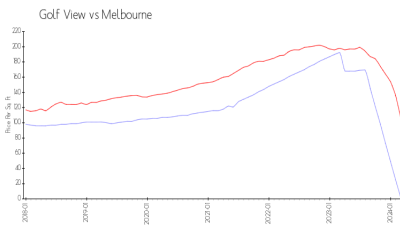

Market Information

Golf View: $2/sq. ft.
Melbourne: $107/sq. ft.