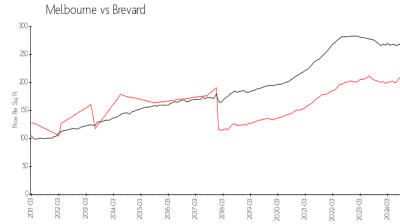

## Market Information

Paramount Riverfront 1435&1465:	\$421/sq. ft.	Melbourne:	\$212/sq. ft.
Melbourne:	\$212/sq. ft.	Brevard:	\$260/sq. ft.