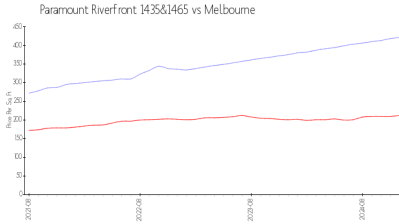

## Market Information

Paramount Riverfront 1435&1465:	\$421/sq. ft.	Melbourne:	\$212/sq. ft.
Melbourne:	\$212/sq. ft.	Brevard:	\$260/sq. ft.