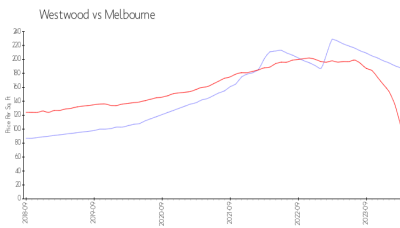

## Market Information

Westwood: \$188/sq. ft.  
Melbourne: \$107/sq. ft.

Melbourne: \$107/sq. ft.  
Brevard: \$145/sq. ft.