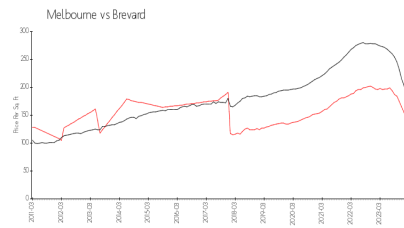

## Market Information

Westwood: \$188/sq. ft.  
Melbourne: \$107/sq. ft.

Melbourne: \$107/sq. ft.  
Brevard: \$145/sq. ft.