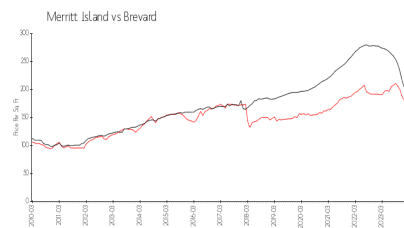

Anchorage Condos
Address: 420 Moore Park Ln,
Merritt Island, FL 32952
Phone: +1 321-452-0595

Built in 2004 - 21 units - 3 floors

Market Information

Anchorage: \$228/sq. ft.
Merritt Island: \$152/sq. ft.

Merritt Island: \$152/sq. ft.
Brevard: \$145/sq. ft.

Inventory for Sale

Anchorage
Merritt Island
0%%

Brevard

Avg. Time to Close Over Last 12 Months

Anchorage n/a
Merritt Island 48 days
Brevard 37 days