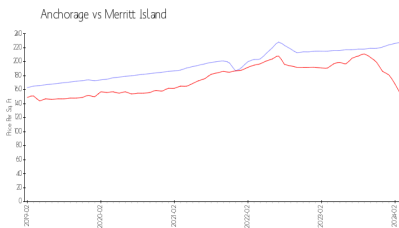

Anchorage

420 Moore Park Ln, Merritt Island, FL, Brevard 32952

Building Information

Number of units: 21
Number of active listings for rent: 0
Number of active listings for sale: 0
Building inventory for sale:
Number of sales over the last 12 months: 0%%
Number of sales over the last 6 months: 0
Number of sales over the last 3 months: 0

Anchorage Condos
Address: 420 Moore Park Ln,
Merritt Island, FL 32952
Phone: +1 321-452-0595

Built in 2004 - 21 units - 3 floors

Market Information

Anchorage: \$228/sq. ft.
Merritt Island: \$152/sq. ft.

Merritt Island: \$152/sq. ft.
Brevard: \$145/sq. ft.