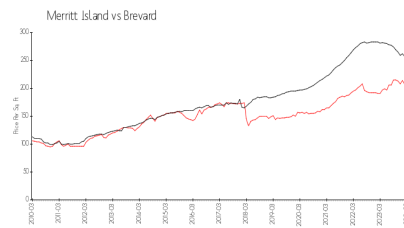

## Market Information

Colonial Arms \$58/sq. ft.  
140&180:  
Merritt Island: \$190/sq. ft.

Merritt Island: \$190/sq. ft.  
Brevard: \$226/sq. ft.