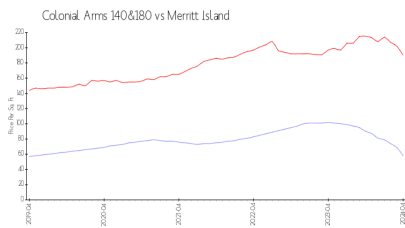

Market Information

Colonial Arms $58/sq. ft.
140&180:
Merritt Island: $190/sq. ft.

Merritt Island: $190/sq. ft.
Brevard: $226/sq. ft.

Inventory for Sale

Colonial Arms 140&180
Merritt Island
0%%

Brevard

Avg. Time to Close Over Last 12 Months

Colonial Arms 140&180 n/a
Merritt Island 54 days
Brevard 38 days