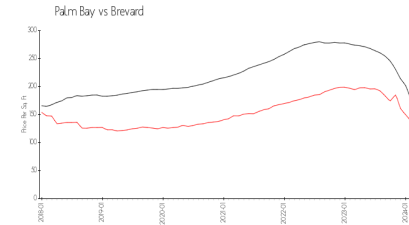

Castaway Shores

3319 Kirkland Rd, Palm Bay, FL, Brevard 32905

Building Information

Number of units: 36
Number of active listings for rent: 1
Number of active listings for sale: 0
Building inventory for sale:
Number of sales over the last 12 months: 0%%
Number of sales over the last 6 months: 1
Number of sales over the last 3 months: 1

Castaway Shore
Condo Association Inc
2935 Kirkland Rd NE
Palm Bay, FL

Built in 1987 - 36 units - 3 floors

Market Information

Castaway Shores: \$2/sq. ft.
Palm Bay: \$124/sq. ft.

Palm Bay: \$124/sq. ft.
Brevard: \$145/sq. ft.