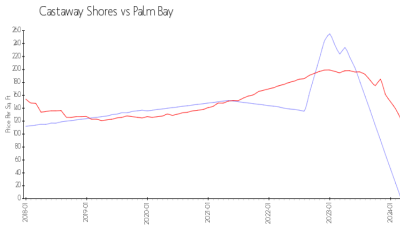

Castaway Shores

3319 Kirkland Rd, Palm Bay, FL, Brevard 32905

Building Information

Number of units: 36
Number of active listings for rent: 1
Number of active listings for sale: 0
Building inventory for sale:
Number of sales over the last 12 months: 0%%
Number of sales over the last 6 months: 1
Number of sales over the last 3 months: 1

Castaway Shore
Condo Association Inc
2935 Kirkland Rd NE
Palm Bay, FL

Built in 1987 - 36 units - 3 floors

Market Information

Castaway Shores: \$2/sq. ft.
Palm Bay: \$124/sq. ft.

Palm Bay: \$124/sq. ft.
Brevard: \$145/sq. ft.