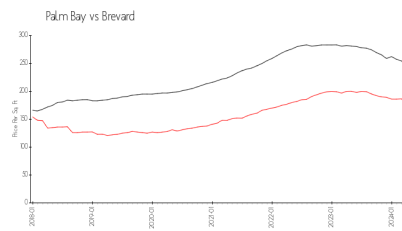

## Market Information

Country Gardens I & II: \$264/sq. ft.  
Palm Bay: \$177/sq. ft.

Palm Bay: \$177/sq. ft.  
Brevard: \$226/sq. ft.