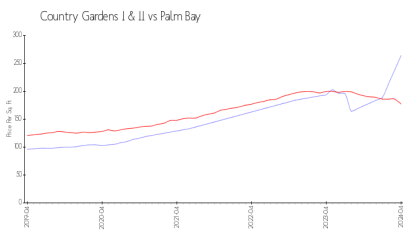

## Market Information

Country Gardens I & II: \$264/sq. ft.  
Palm Bay: \$177/sq. ft.

Palm Bay: \$177/sq. ft.  
Brevard: \$226/sq. ft.