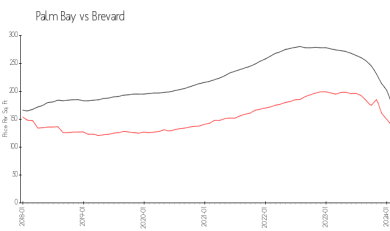

## Market Information

Palm Bay Club: \$55/sq. ft.  
 Palm Bay: \$124/sq. ft.

Palm Bay: \$124/sq. ft.  
 Brevard: \$145/sq. ft.