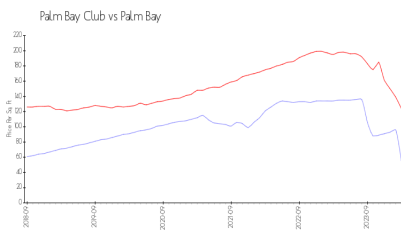

## Market Information

Palm Bay Club: \$55/sq. ft.  
 Palm Bay: \$124/sq. ft.

Palm Bay: \$124/sq. ft.  
 Brevard: \$145/sq. ft.