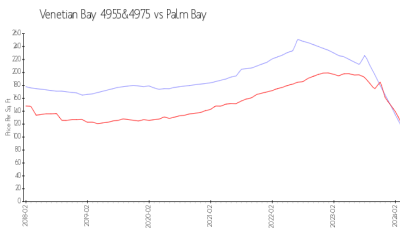

Venetian Bay 4955&4975

4955 Dixie Hwy NE, Palm Bay, FL, Brevard 32905

Building Information

Number of units: 66
 Number of active listings for rent: 1
 Number of active listings for sale: 0
 Building inventory for sale:
 Number of sales over the last 12 months: 0%
 Number of sales over the last 6 months: 0
 Number of sales over the last 3 months: 0

Venetian Bay Condo Association
 4955 Dixie Hwy NE,
 Palm Bay, FL 32905
 (814) 421 1027

Built in 2004 - 66 units - 8 floors

Market Information

Venetian Bay 4955&4975: \$119/sq. ft.
 Palm Bay: \$124/sq. ft.