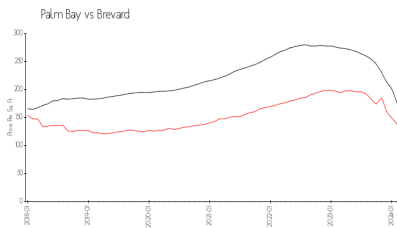

Market Information

Venetian Bay 4955&4975: $119/sq. ft.
Palm Bay: $124/sq. ft.

Palm Bay: $124/sq. ft.
Brevard: $145/sq. ft.

Inventory for Sale

Venetian Bay 4955&4975
Palm Bay
0%%

Brevard

Avg. Time to Close Over Last 12 Months

Venetian Bay 4955&4975: 44 days
Palm Bay: 86 days
Brevard: 37 days