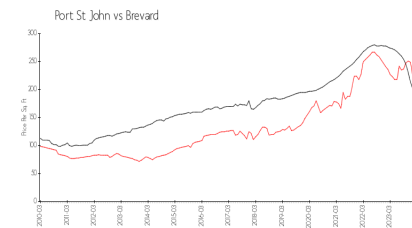

## Market Information

Sunrise Landing K-Q: \$244/sq. ft.  
 Port St John: \$181/sq. ft.

Port St John: \$181/sq. ft.  
 Brevard: \$145/sq. ft.