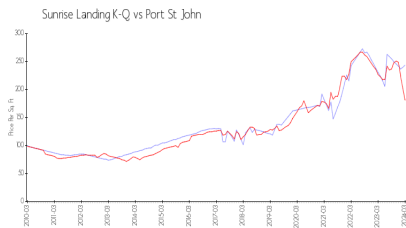

## Market Information

Sunrise Landing K-Q: \$244/sq. ft.  
 Port St John: \$181/sq. ft.

Port St John: \$181/sq. ft.  
 Brevard: \$145/sq. ft.