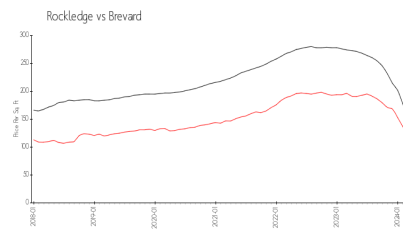

Bella Vista

3910 Playa del Sol, Rockledge, FL, Brevard 32955

Building Information

Number of units: 80
Number of active listings for rent: 1
Number of active listings for sale: 0
Building inventory for sale:
Number of sales over the last 12 months: 0%
Number of sales over the last 6 months: 0
Number of sales over the last 3 months: 0

Bella Vista of Rockledge
Address: Playa Del Sol Dr,
Rockledge, FL 32955

Built in 2006 - 80 units - 2 floors

Market Information

Bella Vista: \$1/sq. ft.
Rockledge: \$121/sq. ft.

Rockledge: \$121/sq. ft.
Brevard: \$145/sq. ft.