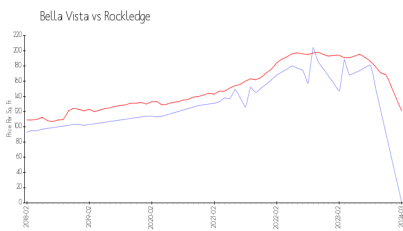

Bella Vista

3910 Playa del Sol, Rockledge, FL, Brevard 32955

Building Information

Number of units: 80
Number of active listings for rent: 1
Number of active listings for sale: 0
Building inventory for sale:
Number of sales over the last 12 months: 0%
Number of sales over the last 6 months: 0
Number of sales over the last 3 months: 0

Bella Vista of Rockledge
Address: Playa Del Sol Dr,
Rockledge, FL 32955

Built in 2006 - 80 units - 2 floors

Market Information

Bella Vista: \$1/sq. ft.
Rockledge: \$121/sq. ft.

Rockledge: \$121/sq. ft.
Brevard: \$145/sq. ft.