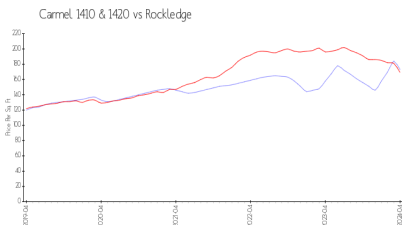

Carmel 1410 & 1420

1410 Huntington Ln, Rockledge, FL, Brevard 32955

Building Information

Number of units: 60
Number of active listings for rent: 0
Number of active listings for sale: 0
Building inventory for sale:
Number of sales over the last 12 months: 0%%
Number of sales over the last 6 months: 1
Number of sales over the last 3 months: 1

Carmel
1420 Huntington Ln
Rockledge, FL 32955
(321) 633-1471

Built in 1996 - 60 units - 5 floors

Market Information

Carmel 1410 & 1420: \$173/sq. ft.
Rockledge: \$169/sq. ft.

Rockledge: \$169/sq. ft.
Brevard: \$226/sq. ft.