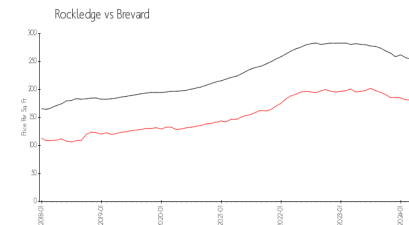

Carmel 1410 & 1420

1410 Huntington Ln, Rockledge, FL, Brevard 32955

Building Information

Number of units: 60
Number of active listings for rent: 0
Number of active listings for sale: 0
Building inventory for sale:
Number of sales over the last 12 months: 0%%
Number of sales over the last 6 months: 1
Number of sales over the last 3 months: 1

Carmel
1420 Huntington Ln
Rockledge, FL 32955
(321) 633-1471

Built in 1996 - 60 units - 5 floors

Market Information

Carmel 1410 & 1420: \$173/sq. ft.
Rockledge: \$169/sq. ft.

Rockledge: \$169/sq. ft.
Brevard: \$226/sq. ft.