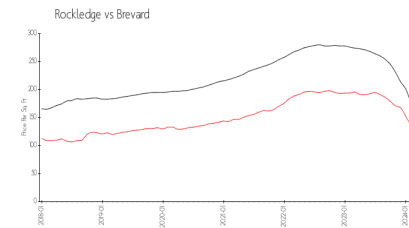

Jameson Place Condominium
Address 4006 Meander Pl
Rockledge?, FL, 32955-5264
Phone (321) 733-3382

Built in 2007/2018 - 252 units - 2 floors

Market Information

Jameson Place: \$193/sq. ft.
Rockledge: \$121/sq. ft.

Rockledge: \$121/sq. ft.
Brevard: \$145/sq. ft.

Inventory for Sale

Jameson Place	0%
Rockledge	0%
Brevard	0%

Avg. Time to Close Over Last 12 Months

Jameson Place	34 days
Rockledge	24 days
Brevard	37 days