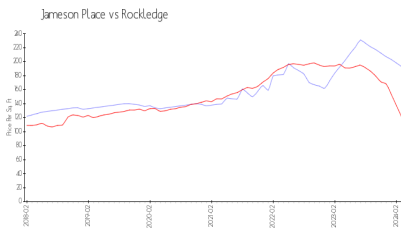

Jameson Place

4006 Meander Pl, Rockledge, FL, Brevard 32955

Building Information

Number of units:	252
Number of active listings for rent:	1
Number of active listings for sale:	1
Building inventory for sale:	0%
Number of sales over the last 12 months:	0
Number of sales over the last 6 months:	0
Number of sales over the last 3 months:	0

Jameson Place Condominium
Address 4006 Meander Pl
Rockledge?, FL, 32955-5264
Phone (321) 733-3382

Built in 2007/2018 - 252 units - 2 floors

Market Information

Jameson Place: \$193/sq. ft.
Rockledge: \$121/sq. ft.

Rockledge: \$121/sq. ft.
Brevard: \$145/sq. ft.

Inventory for Sale

Jameson Place	0%
Rockledge	0%
Brevard	0%

Avg. Time to Close Over Last 12 Months

Jameson Place	34 days
Rockledge	24 days
Brevard	37 days