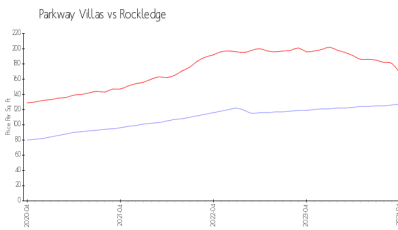

Market Information

Parkway Villas: \$127/sq. ft.
Rockledge: \$169/sq. ft.

Rockledge: \$169/sq. ft.
Brevard: \$226/sq. ft.

Inventory for Sale

Parkway Villas	1%
Rockledge	0%
Brevard	1%

Avg. Time to Close Over Last 12 Months