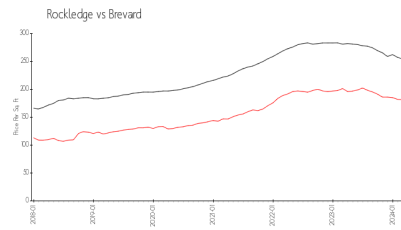

Market Information

Parkway Villas: \$127/sq. ft.
Rockledge: \$169/sq. ft.

Rockledge: \$169/sq. ft.
Brevard: \$226/sq. ft.

Inventory for Sale

Parkway Villas	1%
Rockledge	0%
Brevard	1%

Avg. Time to Close Over Last 12 Months