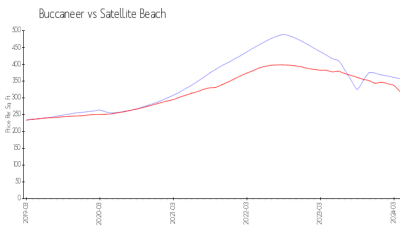

## Market Information

Buccaneer: \$357/sq. ft.  
Satellite Beach: \$318/sq. ft.

Satellite Beach: \$318/sq. ft.  
Brevard: \$226/sq. ft.