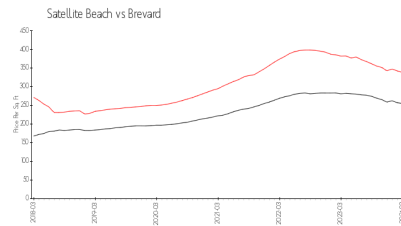

## Market Information

Buccaneer: \$357/sq. ft.  
Satellite Beach: \$318/sq. ft.

Satellite Beach: \$318/sq. ft.  
Brevard: \$226/sq. ft.