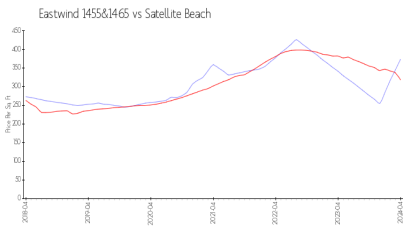

## Market Information

Eastwind 1455&1465: \$374/sq. ft.  
Satellite Beach: \$318/sq. ft.

Satellite Beach: \$318/sq. ft.  
Brevard: \$226/sq. ft.