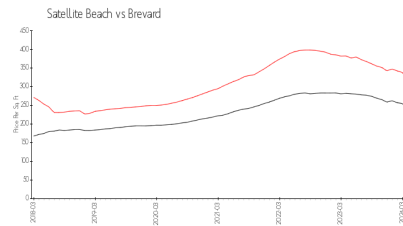

## Market Information

Eastwind 1455&1465: \$374/sq. ft.  
Satellite Beach: \$318/sq. ft.

Satellite Beach: \$318/sq. ft.  
Brevard: \$226/sq. ft.