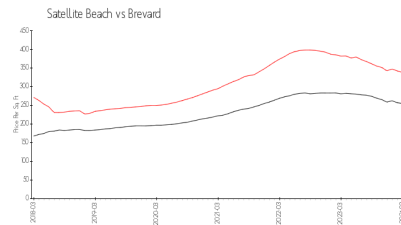

Emerald Shores

1405 Hwy A1A, Satellite Beach, FL, Brevard 32937

Building Information

Number of units:	23
Number of active listings for rent:	0
Number of active listings for sale:	0
Building inventory for sale:	
Number of sales over the last 12 months:	0%%
Number of sales over the last 6 months:	0
Number of sales over the last 3 months:	0

Emerald Shores
Condominium Association, Inc.
2040 Highway A1A,
Indian Harbour Beach FL32937

Built in 1995 - 23 units - 7 floors

Market Information

Emerald Shores: \$170/sq. ft.
Satellite Beach: \$318/sq. ft.