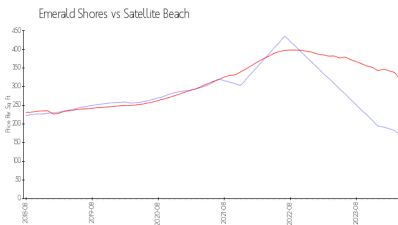

Emerald Shores

1405 Hwy A1A, Satellite Beach, FL, Brevard 32937

Building Information

Number of units:	23
Number of active listings for rent:	0
Number of active listings for sale:	0
Building inventory for sale:	
Number of sales over the last 12 months:	0%%
Number of sales over the last 6 months:	0
Number of sales over the last 3 months:	0

Emerald Shores
Condominium Association, Inc.
2040 Highway A1A,
Indian Harbour Beach FL32937

Built in 1995 - 23 units - 7 floors

Market Information

Emerald Shores: \$170/sq. ft.
Satellite Beach: \$318/sq. ft.

Satellite Beach: \$318/sq. ft.
Brevard: \$226/sq. ft.

Inventory for Sale

Emerald Shores
Satellite Beach
0%%

Brevard

Avg. Time to Close Over Last 12 Months

Emerald Shores	n/a
Satellite Beach	50 days
Brevard	39 days