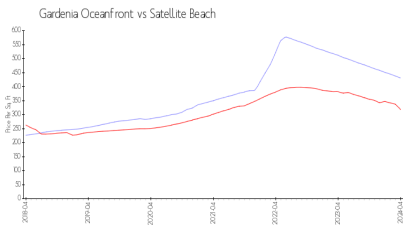

## Market Information

Gardenia Oceanfront: \$431/sq. ft.  
Satellite Beach: \$318/sq. ft.

Satellite Beach: \$318/sq. ft.  
Brevard: \$226/sq. ft.