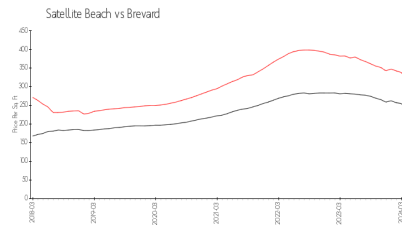

## Market Information

Gardenia Oceanfront: \$431/sq. ft.  
Satellite Beach: \$318/sq. ft.

Satellite Beach: \$318/sq. ft.  
Brevard: \$226/sq. ft.