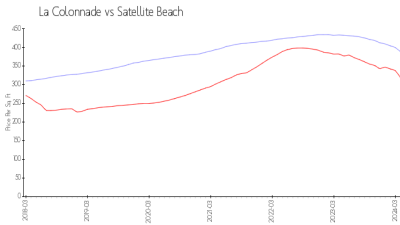

La Colonnade

1303 Hwy A1A, Satellite Beach, FL, Brevard 32937

Building Information

Number of units:	20
Number of active listings for rent:	0
Number of active listings for sale:	0
Building inventory for sale:	
Number of sales over the last 12 months:	0%
Number of sales over the last 6 months:	0
Number of sales over the last 3 months:	0

La Colonnade
1323 Highway A1A
Satellite Beach, FL 32937
(321) 777-1500

Built in 2007 - 20 units - 6 floors

Market Information

La Colonnade: \$388/sq. ft.
Satellite Beach: \$318/sq. ft.

Satellite Beach: \$318/sq. ft.
Brevard: \$226/sq. ft.