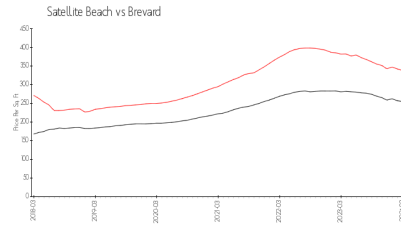

La Colonnade
1323 Highway A1A
Satellite Beach, FL 32937
(321) 777-1500

Built in 2007 - 20 units - 6 floors

Market Information

La Colonnade: \$388/sq. ft.
Satellite Beach: \$318/sq. ft.

Satellite Beach: \$318/sq. ft.
Brevard: \$226/sq. ft.