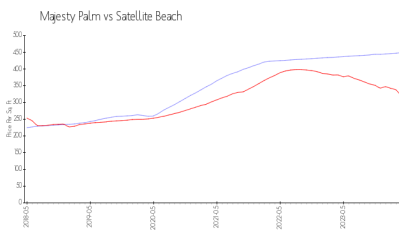

Majesty Palm

925 A1A Hwy, Satellite Beach, FL, Brevard 32937

Building Information

Number of units:	30
Number of active listings for rent:	0
Number of active listings for sale:	2
Building inventory for sale:	6%
Number of sales over the last 12 months:	0
Number of sales over the last 6 months:	0
Number of sales over the last 3 months:	0

Majesty Palm
Address: 921 Florida A1A,
Satellite Beach, FL 32937

Built in 2001 - 30 units - 7 floors

Market Information

Majesty Palm: \$449/sq. ft.
Satellite Beach: \$318/sq. ft.

Satellite Beach: \$318/sq. ft.
Brevard: \$226/sq. ft.

Inventory for Sale

Majesty Palm	6%
Satellite Beach	1%
Brevard	1%

Avg. Time to Close Over Last 12 Months

Majesty Palm	n/a
Satellite Beach	50 days
Brevard	39 days