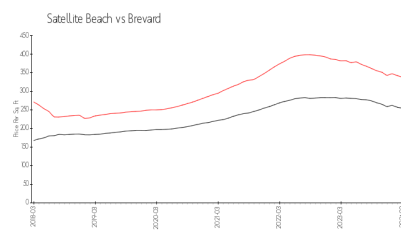

Majesty Palm
Address: 921 Florida A1A,
Satellite Beach, FL 32937

Built in 2001 - 30 units - 7 floors

Market Information

Majesty Palm: \$449/sq. ft.
Satellite Beach: \$318/sq. ft.

Satellite Beach: \$318/sq. ft.
Brevard: \$226/sq. ft.

Inventory for Sale

Majesty Palm	6%
Satellite Beach	1%
Brevard	1%

Avg. Time to Close Over Last 12 Months

Majesty Palm	n/a
Satellite Beach	50 days
Brevard	39 days