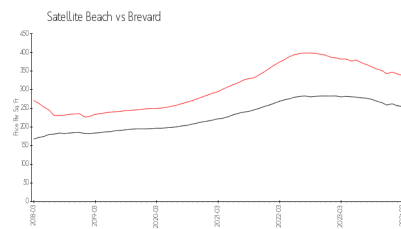

Built in 1981 - 32 units - 2 floors

Market Information

Melody Estates: \$244/sq. ft.
Satellite Beach: \$318/sq. ft.

Satellite Beach: \$318/sq. ft.
Brevard: \$226/sq. ft.

Inventory for Sale

Melody Estates	3%
Satellite Beach	1%
Brevard	1%