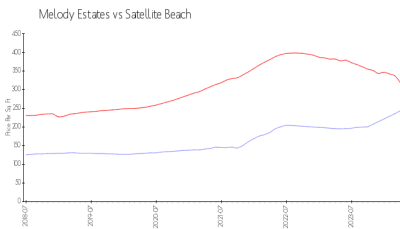

Melody Estates

333 S Patrick Dr, Satellite Beach, FL, Brevard 32937

Building Information

Number of units:	32
Number of active listings for rent:	0
Number of active listings for sale:	1
Building inventory for sale:	3%
Number of sales over the last 12 months:	0
Number of sales over the last 6 months:	0
Number of sales over the last 3 months:	0

Built in 1981 - 32 units - 2 floors

Market Information

Melody Estates: \$244/sq. ft.
Satellite Beach: \$318/sq. ft.

Satellite Beach: \$318/sq. ft.
Brevard: \$226/sq. ft.

Inventory for Sale

Melody Estates	3%
Satellite Beach	1%
Brevard	1%