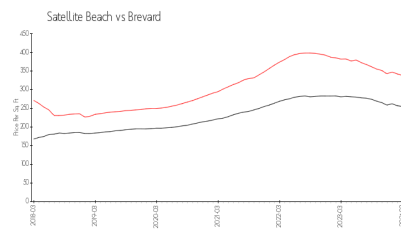

## Market Information

Monaco: \$428/sq. ft.  
Satellite Beach: \$318/sq. ft.

Satellite Beach: \$318/sq. ft.  
Brevard: \$226/sq. ft.