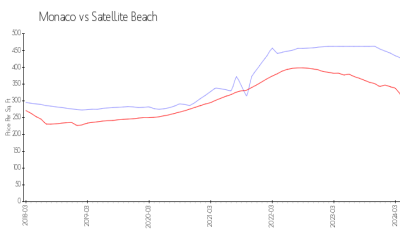

## Market Information

Monaco: \$428/sq. ft.  
Satellite Beach: \$318/sq. ft.

Satellite Beach: \$318/sq. ft.  
Brevard: \$226/sq. ft.