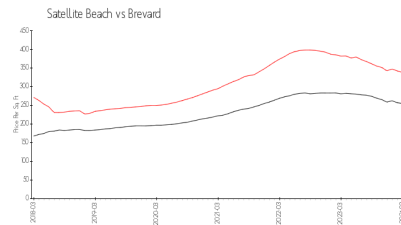

Market Information

Silver Sands 295&297: $2/sq. ft.
Satellite Beach: $318/sq. ft.

Satellite Beach: $318/sq. ft.
Brevard: $226/sq. ft.

Inventory for Sale

Silver Sands 295&297	1%
Satellite Beach	1%
Brevard	1%

Avg. Time to Close Over Last 12 Months

Silver Sands 295&297	n/a
Satellite Beach	50 days
Brevard	39 days