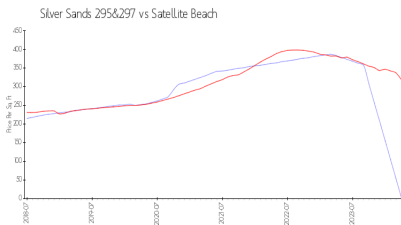

Silver Sands 295&297

295 Highway A1A, Satellite Beach, FL, Brevard 32937

Building Information

Number of units:	64
Number of active listings for rent:	2
Number of active listings for sale:	1
Building inventory for sale:	1%
Number of sales over the last 12 months:	0
Number of sales over the last 6 months:	0
Number of sales over the last 3 months:	0

Silver Sands Condo Associates
Address: 297 Florida A1A,
Satellite Beach, FL 32937
Phone: +1 321-773-9551

Built in 1988 - 64 units - 5 floors

Market Information

Silver Sands 295&297: \$2/sq. ft.
Satellite Beach: \$318/sq. ft.