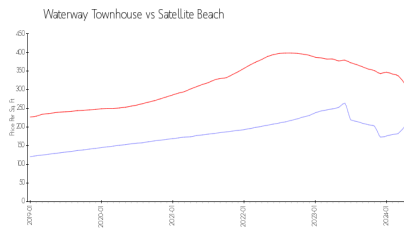

## Market Information

Waterway Townhouse: \$200/sq. ft.  
Satellite Beach: \$318/sq. ft.

Satellite Beach: \$318/sq. ft.  
Brevard: \$226/sq. ft.