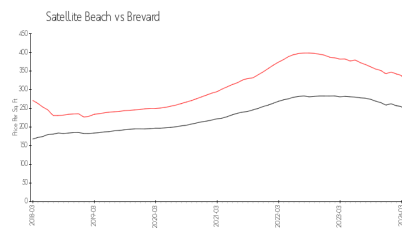

## Market Information

Waterway Townhouse: \$200/sq. ft.  
Satellite Beach: \$318/sq. ft.

Satellite Beach: \$318/sq. ft.  
Brevard: \$226/sq. ft.