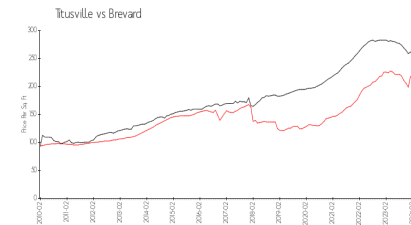

## Market Information

Villas at Lacita: \$189/sq. ft.  
Titusville: \$218/sq. ft.

Titusville: \$218/sq. ft.  
Brevard: \$226/sq. ft.