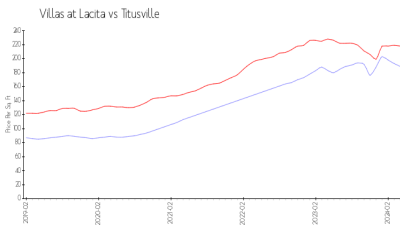

## Market Information

Villas at Lacita: \$189/sq. ft.  
Titusville: \$218/sq. ft.

Titusville: \$218/sq. ft.  
Brevard: \$226/sq. ft.