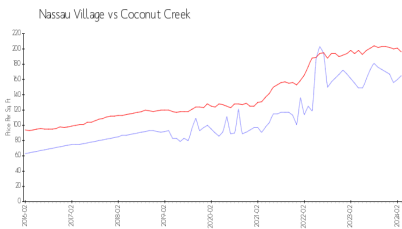

Nassau Village

2601 Nassau Bend, Coconut Creek, FL, Broward 33066

Building Information

Number of units:	276
Number of active listings for rent:	0
Number of active listings for sale:	10
Building inventory for sale:	3%
Number of sales over the last 12 months:	9
Number of sales over the last 6 months:	4
Number of sales over the last 3 months:	1

Built in 1976 - 276 units - 2 floors

Market Information

Nassau Village: \$165/sq. ft.
Coconut Creek: \$196/sq. ft.

Coconut Creek: \$196/sq. ft.
Broward: \$349/sq. ft.

Inventory for Sale

Nassau Village	3%
Coconut Creek	2%
Broward	3%