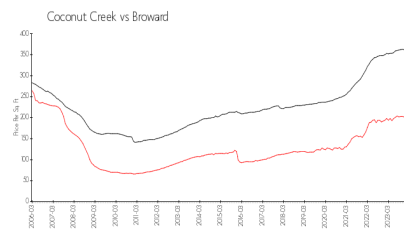

Nassau Village

2601 Nassau Bend, Coconut Creek, FL, Broward 33066

Building Information

Number of units:	276
Number of active listings for rent:	0
Number of active listings for sale:	10
Building inventory for sale:	3%
Number of sales over the last 12 months:	9
Number of sales over the last 6 months:	4
Number of sales over the last 3 months:	1

Built in 1976 - 276 units - 2 floors

Market Information

Nassau Village: \$165/sq. ft.
Coconut Creek: \$196/sq. ft.

Coconut Creek: \$196/sq. ft.
Broward: \$349/sq. ft.

Inventory for Sale

Nassau Village	3%
Coconut Creek	2%
Broward	3%