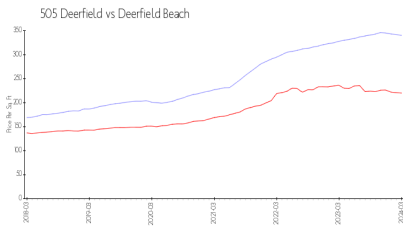

# 505 Deerfield

505 NE 20 Ave, Deerfield Beach, FL, Broward 33441

## Market Information

505 Deerfield: \$340/sq. ft.  
Deerfield Beach: \$220/sq. ft.

Deerfield Beach: \$220/sq. ft.  
Broward: \$349/sq. ft.