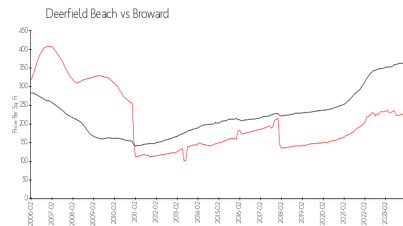

## Market Information

505 Deerfield: \$340/sq. ft.  
Deerfield Beach: \$220/sq. ft.

Deerfield Beach: \$220/sq. ft.  
Broward: \$349/sq. ft.