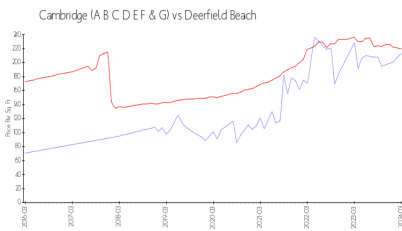

## Market Information

Cambridge (A B C D E F & G): \$213/sq. ft.  
 Deerfield Beach: \$220/sq. ft.

Deerfield Beach: \$220/sq. ft.  
 Broward: \$349/sq. ft.