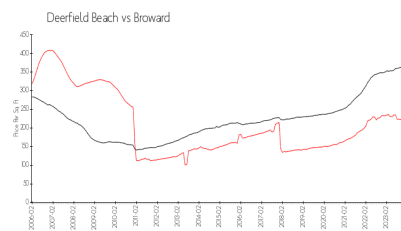

## Market Information

Cambridge (A B C D E F & G): \$213/sq. ft.  
 Deerfield Beach: \$220/sq. ft.

Deerfield Beach: \$220/sq. ft.  
 Broward: \$349/sq. ft.