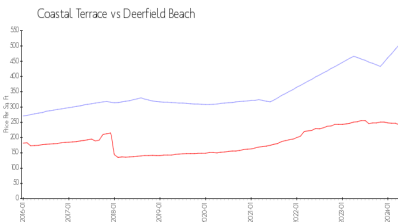

## Market Information

Coastal Terrace: \$504/sq. ft.  
 Deerfield Beach: \$242/sq. ft.

Deerfield Beach: \$242/sq. ft.  
 Broward: \$348/sq. ft.