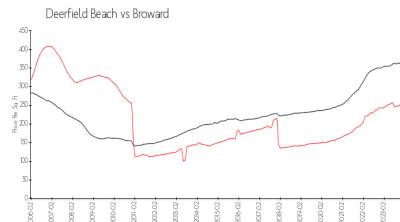

## Market Information

Coastal Terrace: \$504/sq. ft.  
 Deerfield Beach: \$242/sq. ft.

Deerfield Beach: \$242/sq. ft.  
 Broward: \$348/sq. ft.