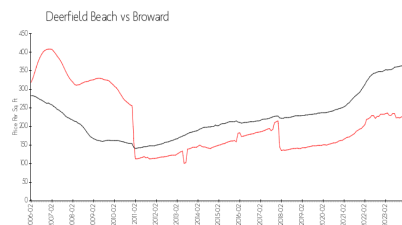

Islewood at Century Village East (A to D)

1-4020 Islewood, Deerfield Beach, FL, Broward 33442

Building Information

Number of units: 152
 Number of active listings for rent: 0
 Number of active listings for sale: 2
 Building inventory for sale: 1%
 Number of sales over the last 12 months: 5
 Number of sales over the last 6 months: 2
 Number of sales over the last 3 months: 1

Islewood at Century Village East (A to D): \$209/sq. ft.
 Deerfield Beach: \$220/sq. ft.

Deerfield Beach: \$220/sq. ft.
 Broward: \$349/sq. ft.

Inventory for Sale

Islewood at Century Village East (A to D) 1%
 Deerfield Beach 2%
 Broward 3%