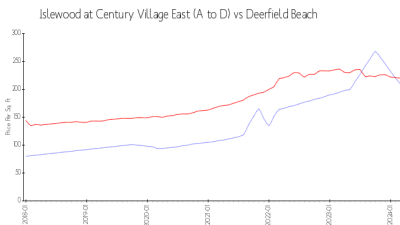

Islewood at Century Village East (A to D)

1-4020 Islewood, Deerfield Beach, FL, Broward 33442

Building Information

Number of units: 152
 Number of active listings for rent: 0
 Number of active listings for sale: 2
 Building inventory for sale: 1%
 Number of sales over the last 12 months: 5
 Number of sales over the last 6 months: 2
 Number of sales over the last 3 months: 1

Islewood at Century Village East (A to D): \$209/sq. ft.
 Deerfield Beach: \$220/sq. ft.

Deerfield Beach: \$220/sq. ft.
 Broward: \$349/sq. ft.

Inventory for Sale

Islewood at Century Village East (A to D) 1%
 Deerfield Beach 2%
 Broward 3%