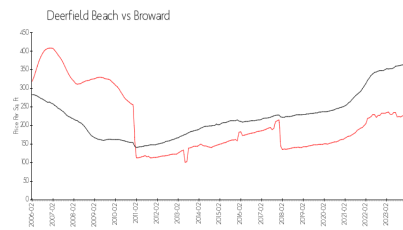

Orchid Beach Condo Association
 701 SE 21st Ave Deerfield Beach FL 33441
 (954) 421-2679

Built in 2006 - 44 units - 5 floors

Market Information

Orchid Beach: \$568/sq. ft.
 Deerfield Beach: \$220/sq. ft.

Deerfield Beach: \$220/sq. ft.
 Broward: \$349/sq. ft.

Inventory for Sale

Orchid Beach 2%
 Deerfield Beach 3%
 Broward 3%

Avg. Time to Close Over Last 12 Months

Orchid Beach 20 days
 Deerfield Beach 60 days
 Broward 66 days