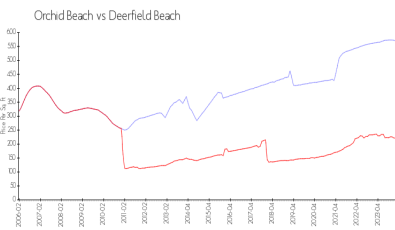

Orchid Beach

701 SE 21 Av, Deerfield Beach, FL, Broward 33441

Building Information

Number of units: 44
 Number of active listings for rent: 1
 Number of active listings for sale: 1
 Building inventory for sale: 2%
 Number of sales over the last 12 months: 0
 Number of sales over the last 6 months: 0
 Number of sales over the last 3 months: 0

Orchid Beach Condo Association
 701 SE 21st Ave Deerfield Beach FL 33441
 (954) 421-2679

Built in 2006 - 44 units - 5 floors

Market Information

Orchid Beach: \$568/sq. ft.
 Deerfield Beach: \$220/sq. ft.

Deerfield Beach: \$220/sq. ft.
 Broward: \$349/sq. ft.

Inventory for Sale

Orchid Beach 2%
 Deerfield Beach 3%
 Broward 3%

Avg. Time to Close Over Last 12 Months

Orchid Beach 20 days
 Deerfield Beach 60 days
 Broward 66 days